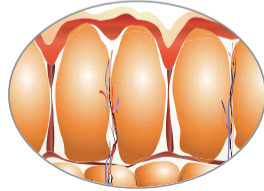

Tissue with Cellulite

These statements have not been evaluated by the food and drug administration. These products are not intended to diagnose, cure, treat, or prevent disease.