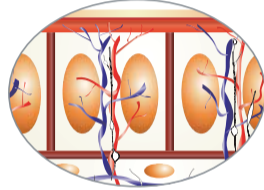

take one...

see other side for details
Vein Solution™ Circulation

This product works beautifully alone or in conjunction with

TriElements®

nature • science • integrity

ReEssence™
Cellulite
nutrients

fat • circulation • waste • connective tissue
scientific • advanced • complete • natural

ReEssence™

nutritional supplement

ReEssence™ powerfully combats cellulite in these four areas:

Fat	supports metabolism and the conversion of fat to energy
Connective Tissue	promotes re-growth of healthy, supple connective tissue
Circulation	helps tone and strengthen blood vessels and increase microcirculation
Waste / Toxins	supports and strengthens the body's own natural waste removal and detoxification systems

www.trielements.com • 888.876.3240

Cellulite

Healthy Tissue